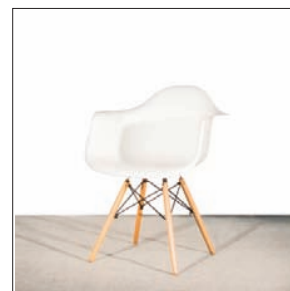

White veneer chair EUR 14.00
steel frame
Code 025.010.040.050

Rio CN Maxi chair EUR 14.00
Code 025.010.040.032

Eames chair-white EUR 21.00
Code 025.010.040.150
(61x62x77.5 cm)

Vida ABS bar stool-white EUR 15.00
Code: 025.010.040.170
(38x36x 66-87 cm)